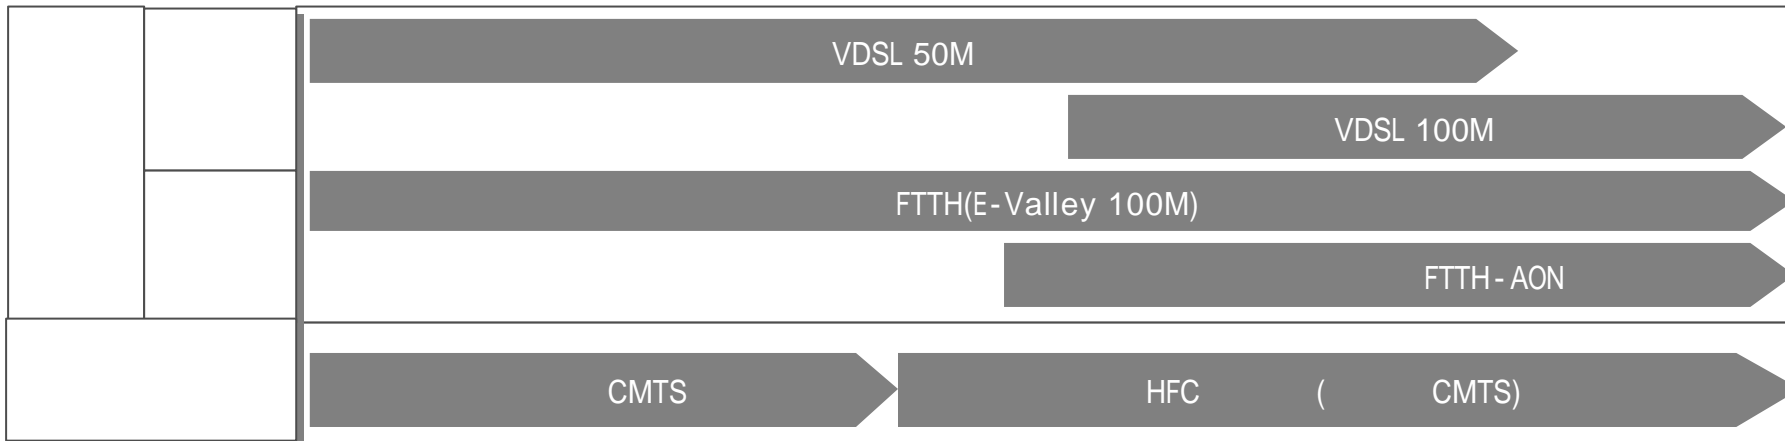

IP Multicasting

IP ,

II.

Service

Backbone

- ,
-
- **Ultra High Speed Internet** ,
- 가 **Multi Device** **IP Backbone Facility**

		(' 04)	(' 06 ~)
		HFC (5M)	CMTS (100M)
		E-Valley (100M)	E-Valley /FTTH-AON(100M)
		FTTx (13/20/50M VDSL)	VDSL (100M)

Time

Mobility가 가

Wireless Broadband

WiBro Positioning

Seamless

"WiBro"

"HSDPA"

WiBro