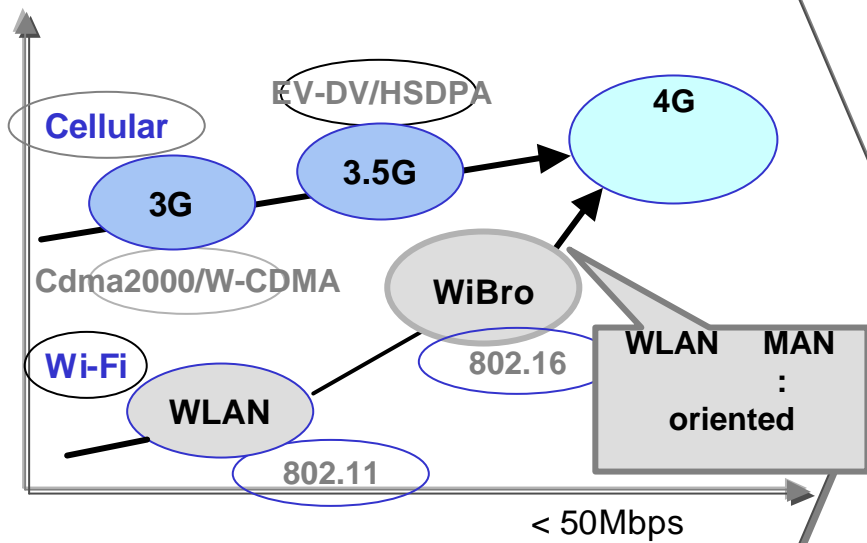

IP Multicasting

IP ,

II.

Service

Backbone

- ,
-
- **Ultra High Speed Internet** ,
- 가 **Multi Device** **IP Backbone Facility**

		(' 04)	(' 06 ~)
		HFC (5M)	CMTS (100M)
		E-Valley (100M)	E-Valley /FTTH-AON(100M)
		FTTx (13/20/50M VDSL)	VDSL (100M)

Time

Mobility가 가

Wireless Broadband

WiBro Positioning

Seamless

"WiBro"

"HSDPA"

WiBro