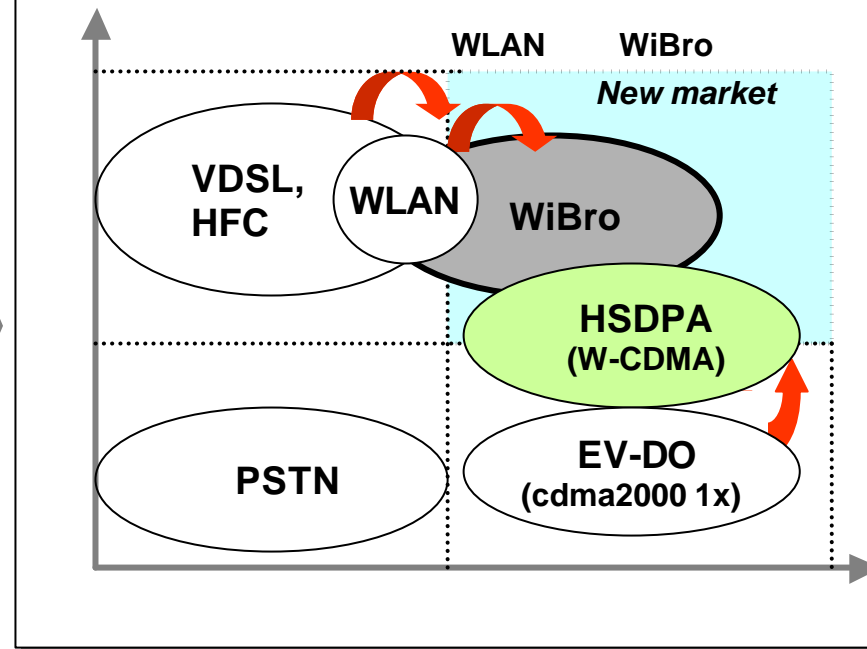

WiBro Positioning

Seamless

"WiBro"

"HSDPA"

WiBro

- WLAN ( )