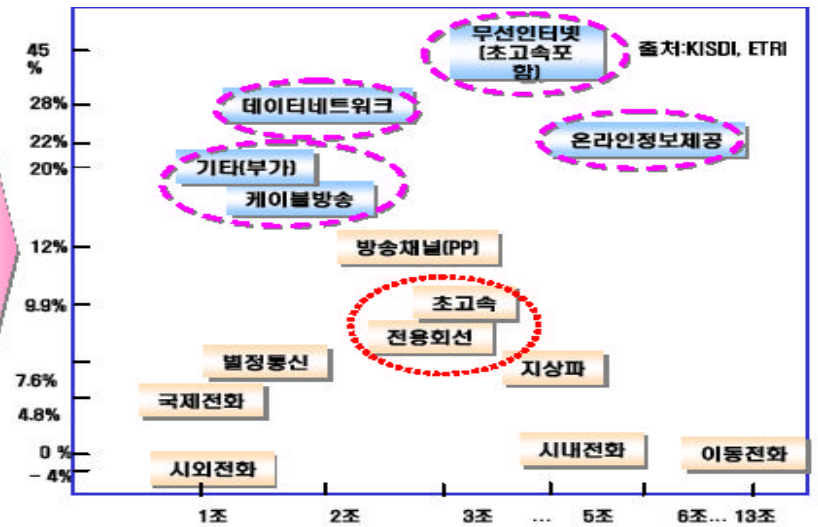

Time

Mobility가 가

Wireless Broadband

WiBro Positioning

Seamless

"WiBro"

"HSDPA"

WiBro

- WLAN ()

2001

2006

- (가) : VoD, T-Commerce
-

[:KISDI, 2001~2006]

Triple Play Service

Quadruple Play Service

• All IP