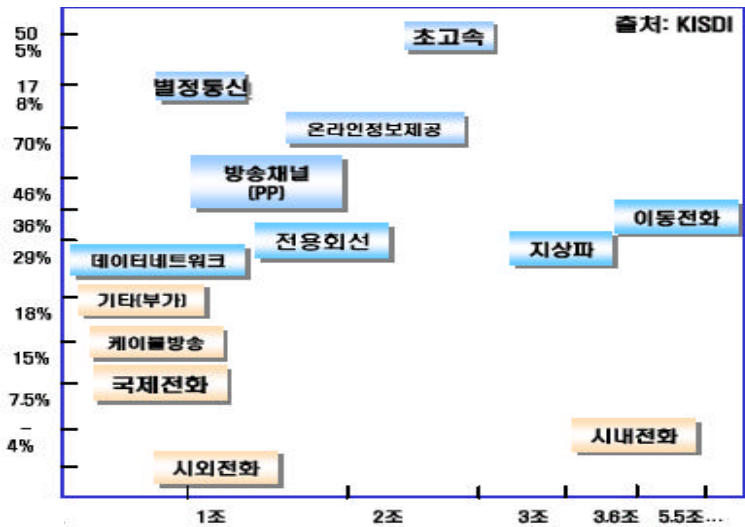

Time

Mobility가 가

Wireless Broadband

WiBro Positioning

Seamless

"WiBro"

"HSDPA"

WiBro

- WLAN ()

2001

2006

- (가) : VoD, T-Commerce
-

[:KISDI, 2001~2006]

Triple Play Service

Quadruple Play Service

• All IP