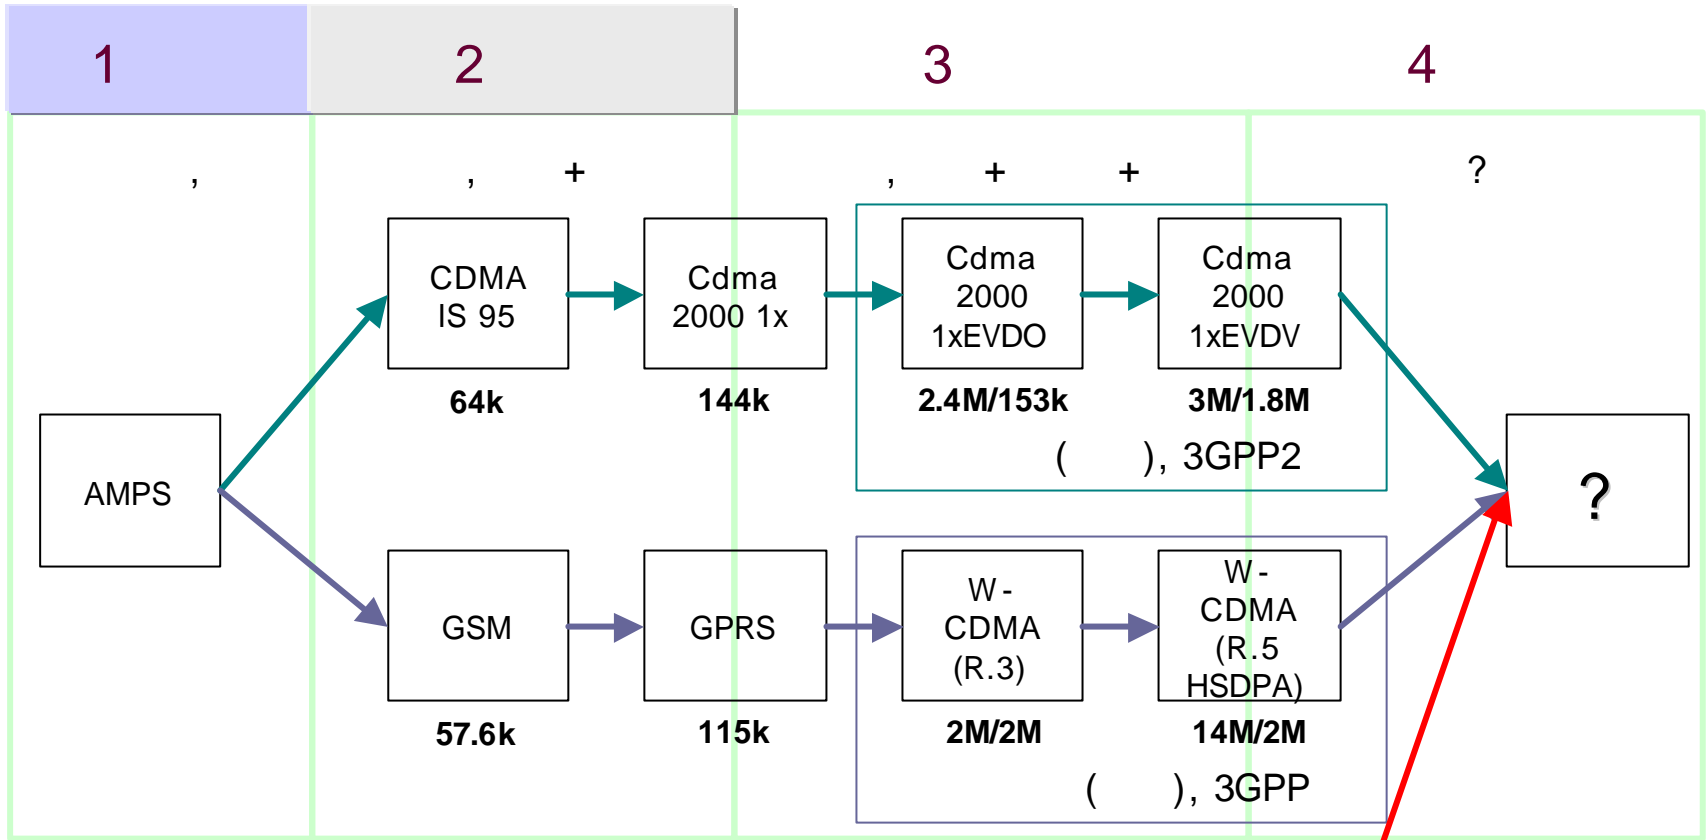

• All IP

가 c-p-n-t

All IP

(xDSL/HFC)

18M/6M

WiBro (OFDMA)